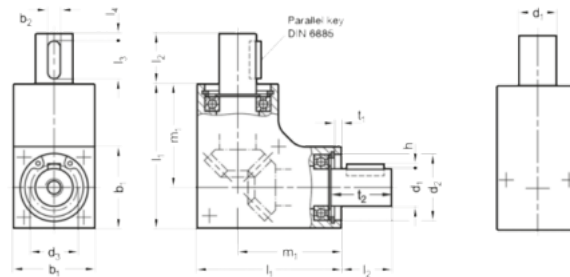

Data Sheet

Article number: 20397135L12AN
Description: E+G Bevel Gear Box
GN 3971-35-L-12-AN

Measures

$b_1 = 35$	$d_7 = M5$	$m_2 = 13.5$
$b_2 = 4$	gear ratio $i = 35$	$m_3 = 17.5$
$d_1 = 12$	$h = 1.5$	$m_4 = 26$
$d_2 = 30$	$l_1 = 60$	$m_5 = 16$
$d_3 = 20.4$	$l_2 = 16$	$t_1 = 2.1$
$d_4 = 4.1$	$l_3 = 12$	$t_2 = 18.3$
$d_5 = M3$	$l_4 = 3$	weight(g) = 418
$d_6 = M4$	$m_1 = 42.5$	